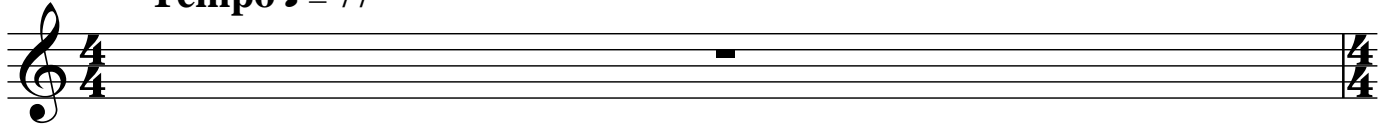

Solfeo No. 131

California Music Conservatory

Easy Music School

Tempo ♩ = 77

2

6