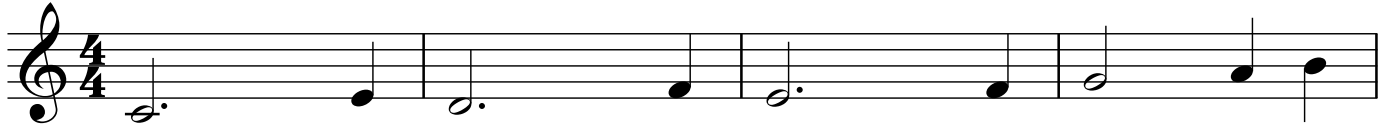

Solfeo No. 131

California Music Conservatory

Easy Music School

Tempo ♩ = 77

2

6